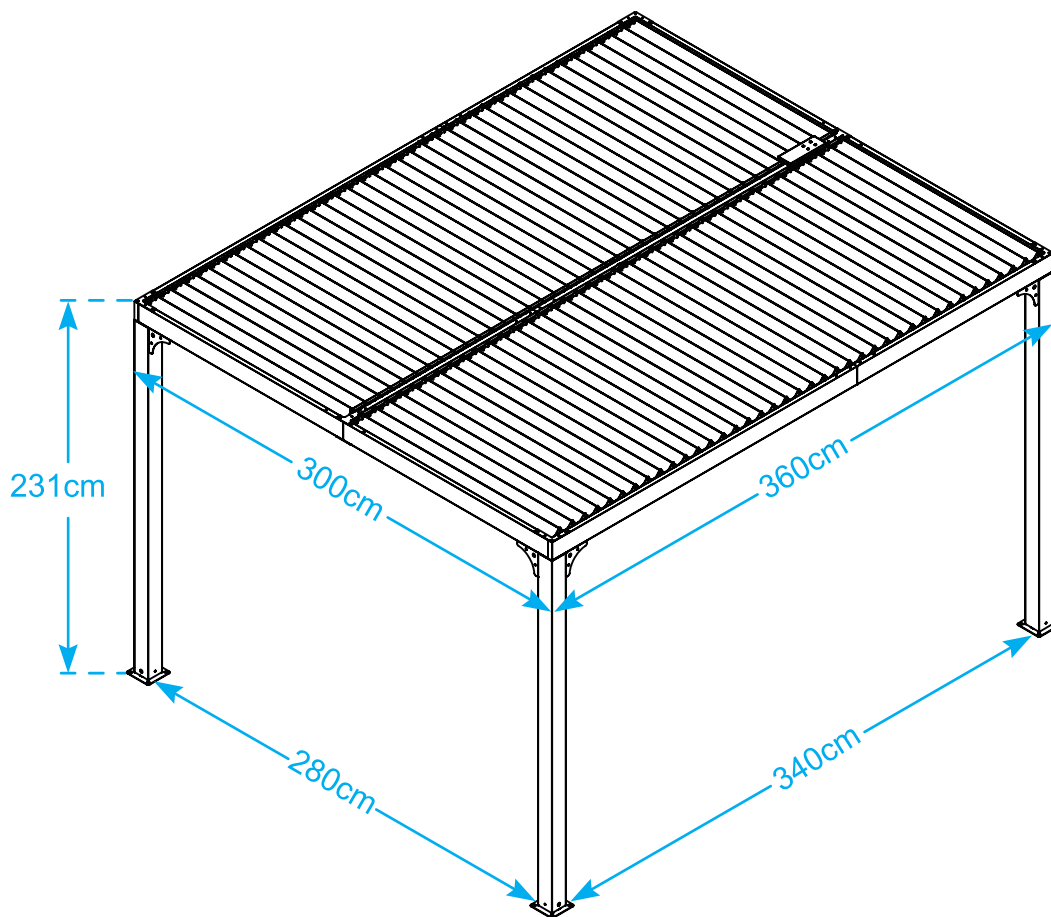

10 x 12' Louver Pergola

Assembly Instructions

Paragon Group USA

Customer Service: (877) 782 4482 Email: cs-outdoors@paragongroupusa.com